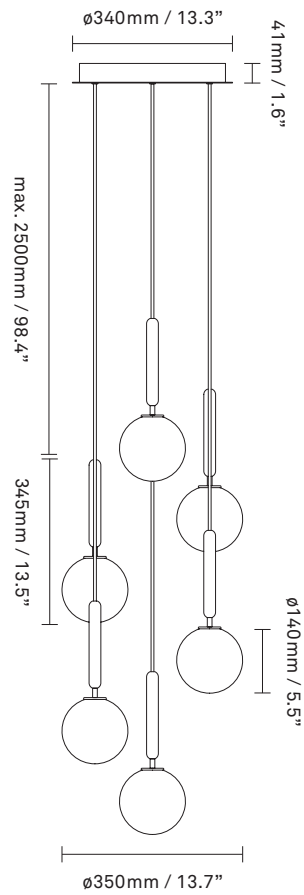

NUURA

MIIRA 6
rock grey / opal

Design: Sofie Refer, 2018

Miira 6 in rock grey finish with mouth-blown opal white glass.

Explore the rest of the **Miira collection** on our website, [here](#)

Product no.: EU - 2031010 / US - 3031010

Materials: Powder coated metal, mouth-blown glass, fabric covered cable

Light source: Socket: G9
Max wattage: 7W LED
Voltage (V): 220-240V / 120V

Dimensions: \varnothing 350mm / 13.7in x 345mm / 13.5in
Cable length: max. 2500mm / 98.4in

Weight: Armature + glass: 6950g

See recommended light source [here](#)

Packaging: Dimensions: L: 800mm / 31.4in x W: 600mm / 23.6in x H: 470mm / 18.5in
Weight: 4050g
Total weight incl. product: 11000g
Number of parcels: 7
Material: Brown cardboard