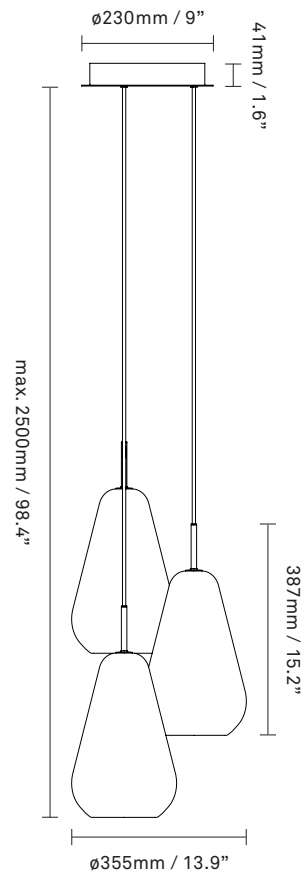

NUURA

ANOLI 3
nordic gold / opal

Design: Sofie Refer, 2018

Anoli 3 in mouth blown opal glass and nordic gold finish Incl. ceiling plate.

Explore the rest of the Anoli collection on our website, [here](#)

Product no.: EU - 2011002 / US - 3011002

Dimensions: \varnothing 355mm / 13.9in x 387mm / 15.2in
Cable length: max. 2500mm / 98.4in

Light source: Socket: E14 / G9
Max wattage: 25W LED
Voltage (V): 220-240V / 120V

Weight: Armature + glass: 4010g

See recommended light source [here](#)

Packaging: Dimensions: L: 800mm / 31.5in
x W: 600mm / 23.6in x H: 470mm / 18.5in
Weight: 4990g
Total weight incl. product: 9000g
Number of parcels: 4
Material: Brown cardboard