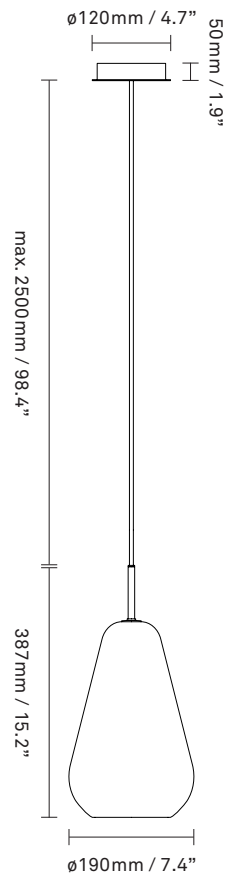

NUURA

ANOLI 1 MEDIUM
nordic gold / opal

Design: Sofie Refer, 2018

Anoli 1 medium in mouth blown opal white glass and nordic gold finish Incl. ceiling plate.

Explore the rest of the Anoli collection on our website, [here](#)

Product no.: EU - 2013006 / US - 3013004

Certifications: CE, IP20, Class I

Type: Pendant - indoor

For information about IP ratings, click [here](#)

Colour: Glass: opal white / Metal: nordic gold

Cleaning: Use a soft dry cloth to clean the product.
Do not use household cleaners.

Materials: Powder-coated metal, mouth-blown glass

Light source: Socket: E14 / G9
Max wattage: 25W LED
Voltage (V): 220-240V / 120V

Dimensions: 190mm / 7.4in x 387mm / 15.2in
Cable length: 2500mm / 98.4in

Weight: Armature + glass: 1260g

See recommended light source [here](#)

Packaging: Dimensions: L: 254mm / 10in
x W: 254mm / 10in x H: 481mm / 18.9in
Weight: 920g
Total weight incl. product: 2170g
Number of parcels: 1
Material: Brown cardboard