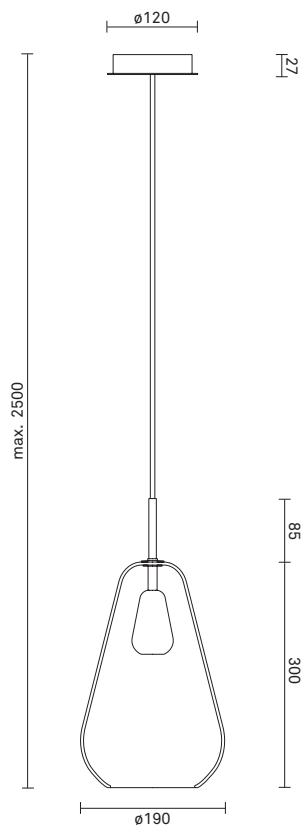

NUURA

ANOLI 1 - Medium

Design: Sofie Refer, 2018. EU-model.

Anoli 1 - Medium in mouth blown Gold glass and Nordic Gold finish. Incl. Ceiling plate.

Anoli Collection captures the tranquility of falling water droplets. The elegant droplets and golden warmth are the essence of the sophisticated pendant collection Anoli.

TECHNICAL INFO

Product no.: 01330122

Type: Suspension - Indoor

Colour:

Glass: Gold
Metal: Nordic Gold
Cable: Black

Materials:

Powder coated metal
Mouth-blown glass
Fabric covered cable

Dimensions:

∅190mm x 385mm
Ceiling plate: ∅120mm x 50mm
Fabric cable - Length: 2500mm

Product weight:

Product incl. ceiling plate: 1255 g
Ceiling plate: 265 g

Packaging:

Dimensions: L: 254mm x W: 254mm x H: 481mm
Weight: 916 g
Total weight incl. product: 2171 g
Number of parcels: 1
Material: Brown cardboard.